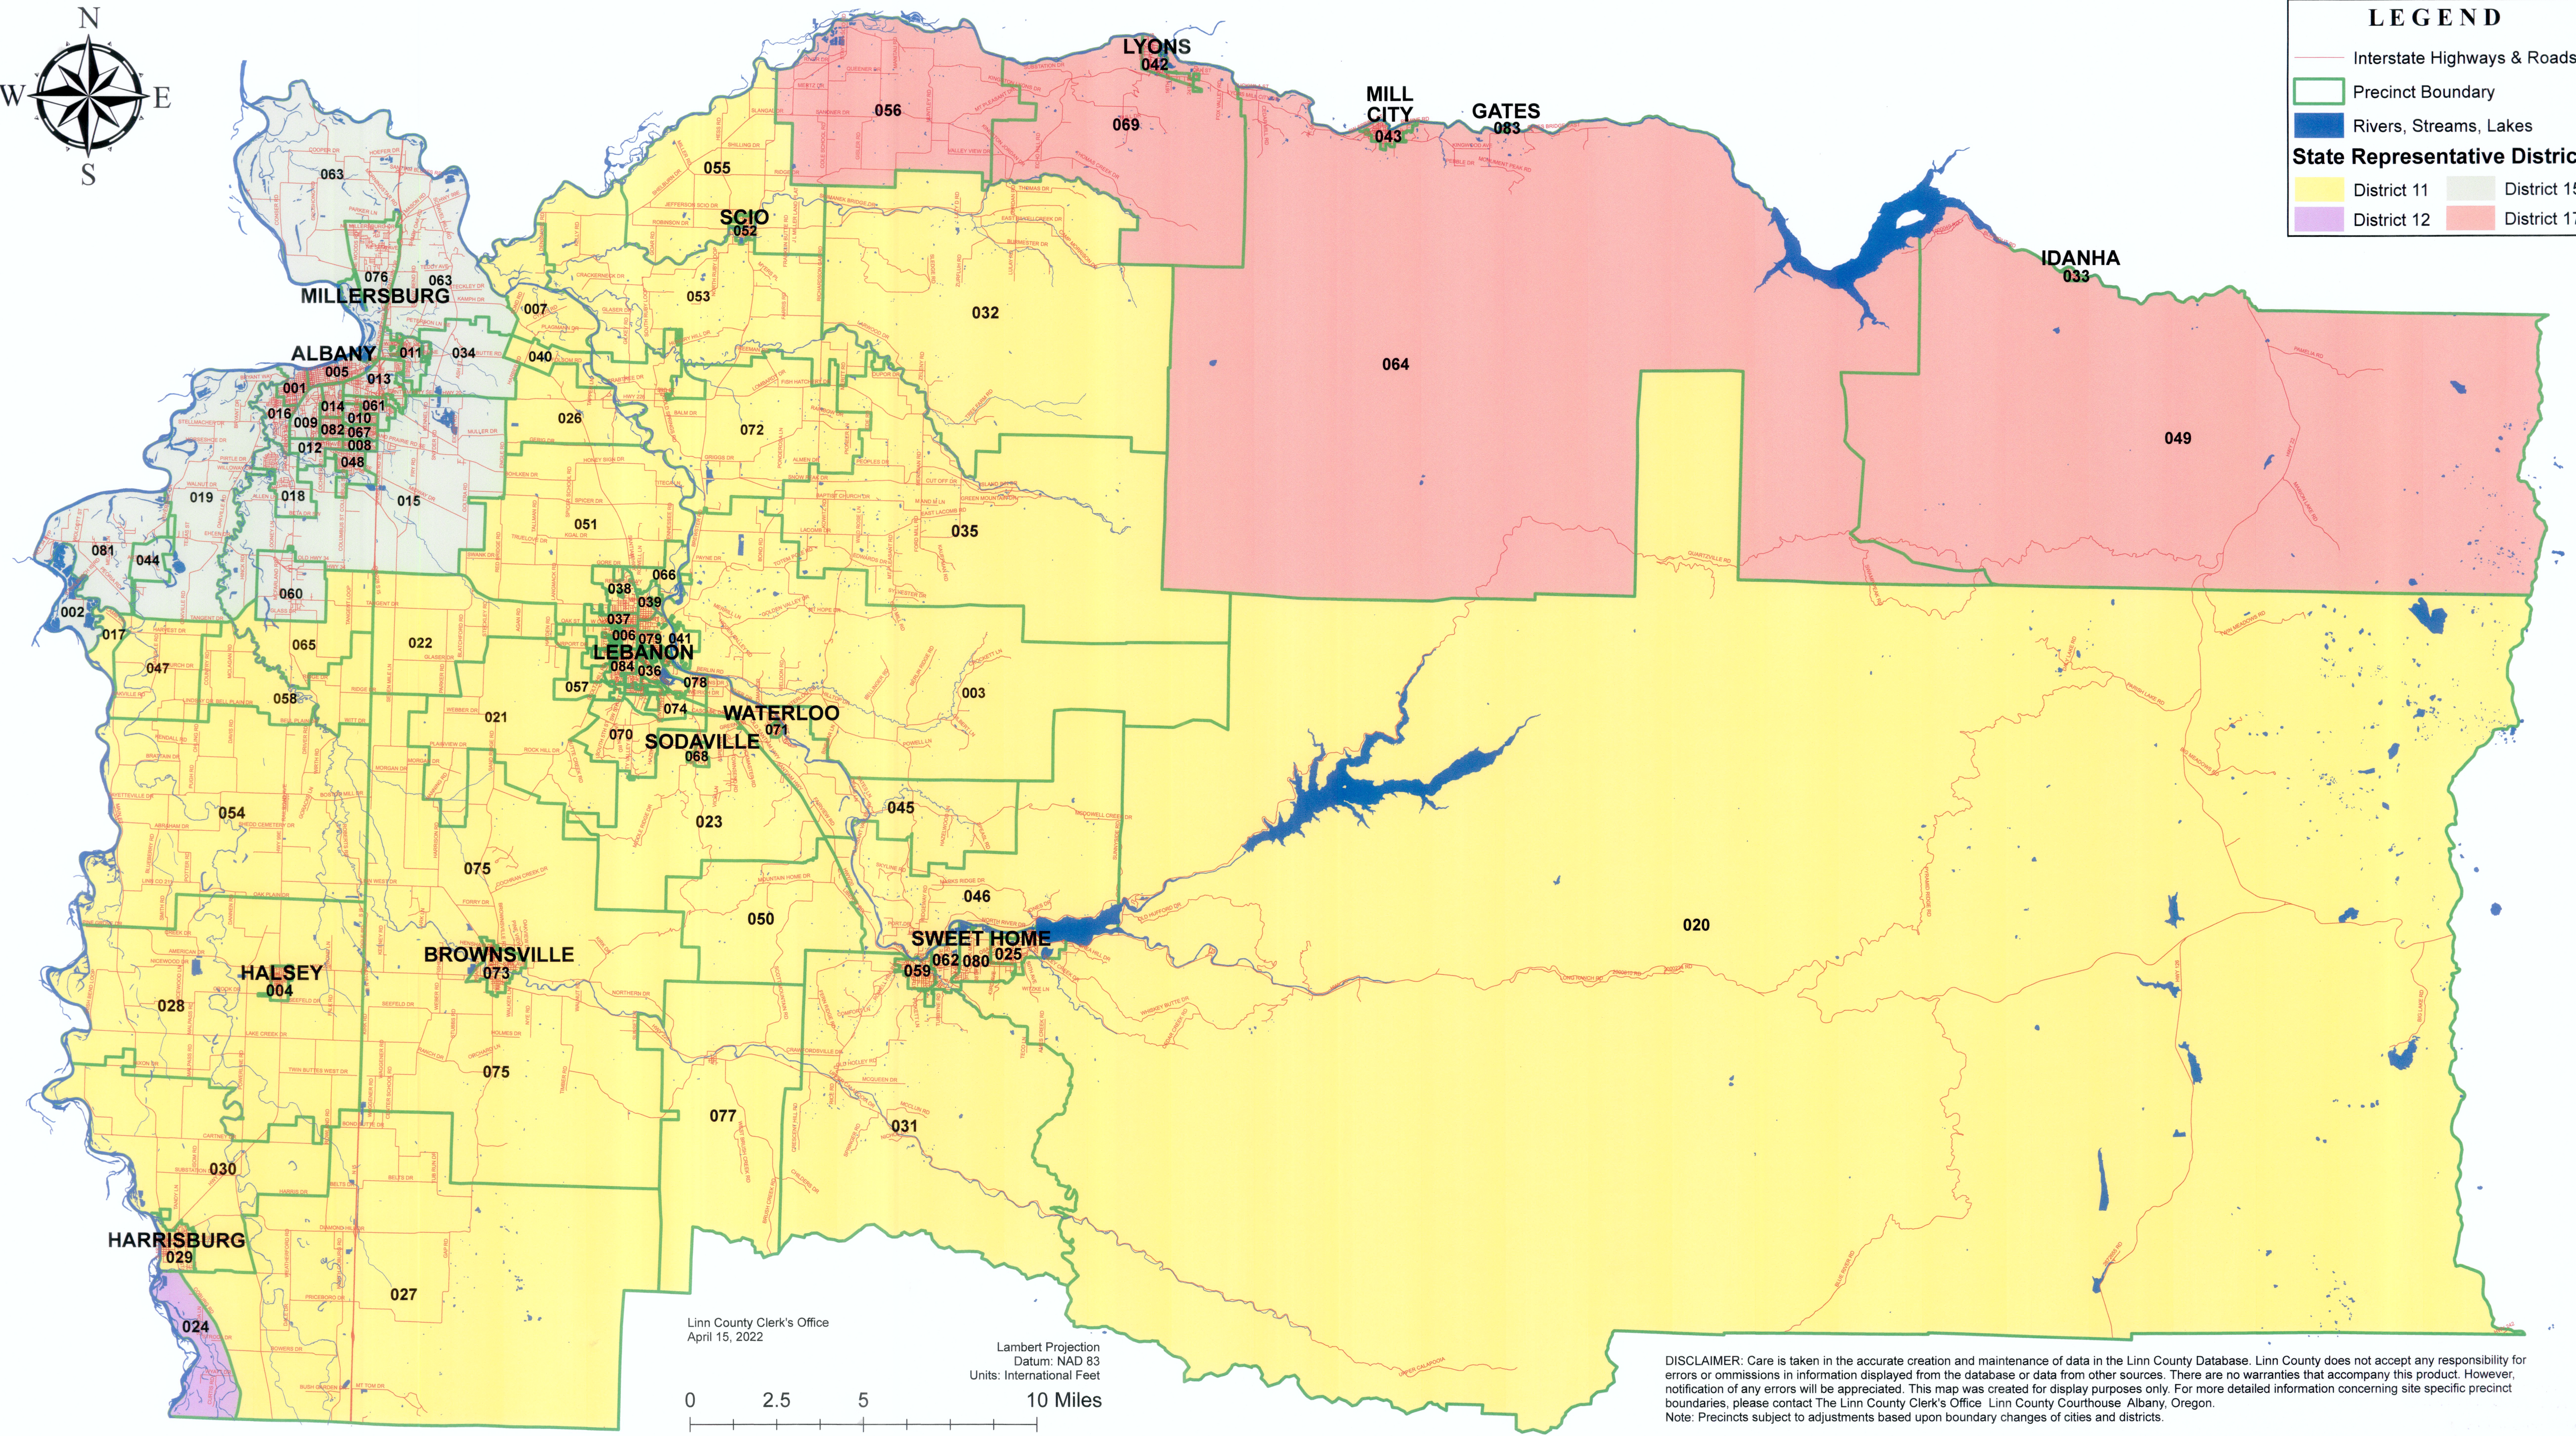

LINN COUNTY

State Representative Districts

LEGEND

- Interstate Highways & Roads
- Precinct Boundary
- Rivers, Streams, Lakes

State Representative District

District 11	District 15
District 12	District 17

Linn County Clerk's Office
 April 15, 2022

Lambert Projection
 Datum: NAD 83
 Units: International Feet

0 2.5 5 10 Miles

DISCLAIMER: Care is taken in the accurate creation and maintenance of data in the Linn County Database. Linn County does not accept any responsibility for errors or omissions in information displayed from the database or data from other sources. There are no warranties that accompany this product. However, notification of any errors will be appreciated. This map was created for display purposes only. For more detailed information concerning site specific precinct boundaries, please contact The Linn County Clerk's Office Linn County Courthouse Albany, Oregon.
 Note: Precincts subject to adjustments based upon boundary changes of cities and districts.